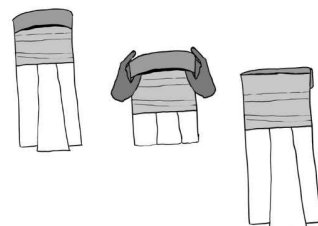

Modern Hanging Towel with Band

How to Hang your Towel

01

Band Towards Back

Flip the **band** so it's towards the **back** of the towel.

02

Hang the Towel Over the Bar

Hold the top of the towel with the **front facing towards you**. Place the towel over the bar.

03

Tuck the Towel into Band

Take the lower edge of the towel and place it behind the band.

04

Place the Band

Pull the towel down until the band is at the bottom edge of the topper.

Modern Hanging Towel with Band

How to Hang your Towel

01

Band Towards Back

Flip the **band** so it's towards the **back** of the towel.

02

Hang the Towel Over the Bar

Hold the top of the towel with the **front facing towards you**. Place the towel over the bar.