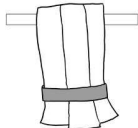

Modern Hanging Towel with Band

How to Hang your Towel

01

Band Towards Back

Flip the **band** so it's towards the **back** of the towel.

02

Hang the Towel Over the Bar

Hold the top of the towel with the **front facing towards you**. Place the towel over the bar.

03

Tuck the Towel into Band

Take the lower edge of the towel and place it behind the band.

04

Place the Band

Pull the towel down until the band is at the bottom edge of the topper.

Modern Hanging Towel with Band

How to Hang your Towel

01

Band Towards Back

Flip the **band** so it's towards the **back** of the towel.

02

Hang the Towel Over the Bar

Hold the top of the towel with the **front facing towards you**. Place the towel over the bar.

03

Tuck the Towel into Band

Take the lower edge of the towel and place it behind the band.

04

Place the Band

Pull the towel down until the band is at the bottom edge of the topper.