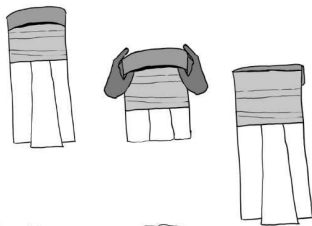

Modern Hanging Towel with Band

How to Hang your Towel

01

Band Towards Back

Flip the **band** so it's towards the **back** of the towel.

02

Hang the Towel Over the Bar

Hold the top of the towel with the **front facing towards you**. Place the towel over the bar.

03

Tuck the Towel into Band

Take the lower edge of the towel and place it behind the band.

04

Place the Band

Pull the towel down until the band is at the bottom edge of the topper.

Modern Hanging Towel with Band

03

Tuck the Towel into Band

Take the lower edge of the towel and place it behind the band.

04

Place the Band

Pull the towel down until the band is at the bottom edge of the topper.