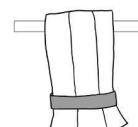

03

Tuck the Towel into Band

Take the lower edge of the towel and place it behind the band.

04

Place the Band

Pull the towel down until the band is at the bottom edge of the topper.

Modern Hanging Towel with Band

How to Hang your Towel

01

Band Towards Back

Flip the **band** so it's towards the **back** of the towel.

02

Hang the Towel Over the Bar

Hold the top of the towel with the **front facing towards you**. Place the towel over the bar.

03

Tuck the Towel into Band

Take the lower edge of the towel and place it behind the band.

04

Place the Band

Pull the towel down until the band is at the bottom edge of the topper.