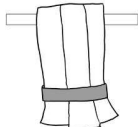

03

Tuck the Towel into Band

Take the lower edge of the towel and place it behind the band.

04

Place the Band

Pull the towel down until the band is at the bottom edge of the topper.

Modern Hanging Towel with Band

How to Hang your Towel

01

Band Towards Back

Flip the **band** so it's towards the **back** of the towel.

02

Hang the Towel Over the Bar

Hold the top of the towel with the **front facing towards you**. Place the towel over the bar.