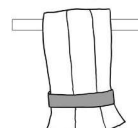

Modern Hanging Towel with Band

How to Hang your Towel

01

Band Towards Back

Flip the **band** so it's towards the **back** of the towel.

02

Hang the Towel Over the Bar

Hold the top of the towel with the **front facing towards you**. Place the towel over the bar.

03

Tuck the Towel into Band

Take the lower edge of the towel and place it behind the band.

04

Place the Band

Pull the towel down until the band is at the bottom edge of the topper.

Modern Hanging Towel with Band

How to Hang your Towel

01

Band Towards Back

Flip the **band** so it's towards the **back** of the towel.

02

Hang the Towel Over the Bar

Hold the top of the towel with the **front facing towards you**. Place the towel over the bar.