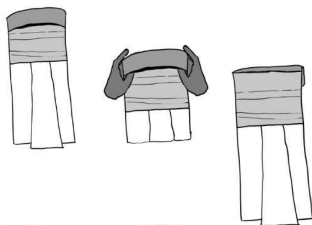

03

Tuck the Towel into Band

Take the lower edge of the towel and place it behind the band.

04

Place the Band

Pull the towel down until the band is at the bottom edge of the topper.

Modern Hanging Towel with Band

How to Hang your Towel

01

Band Towards Back

Flip the **band** so it's towards the **back** of the towel.

02

Hang the Towel Over the Bar

Hold the top of the towel with the **front facing towards you**. Place the towel over the bar.